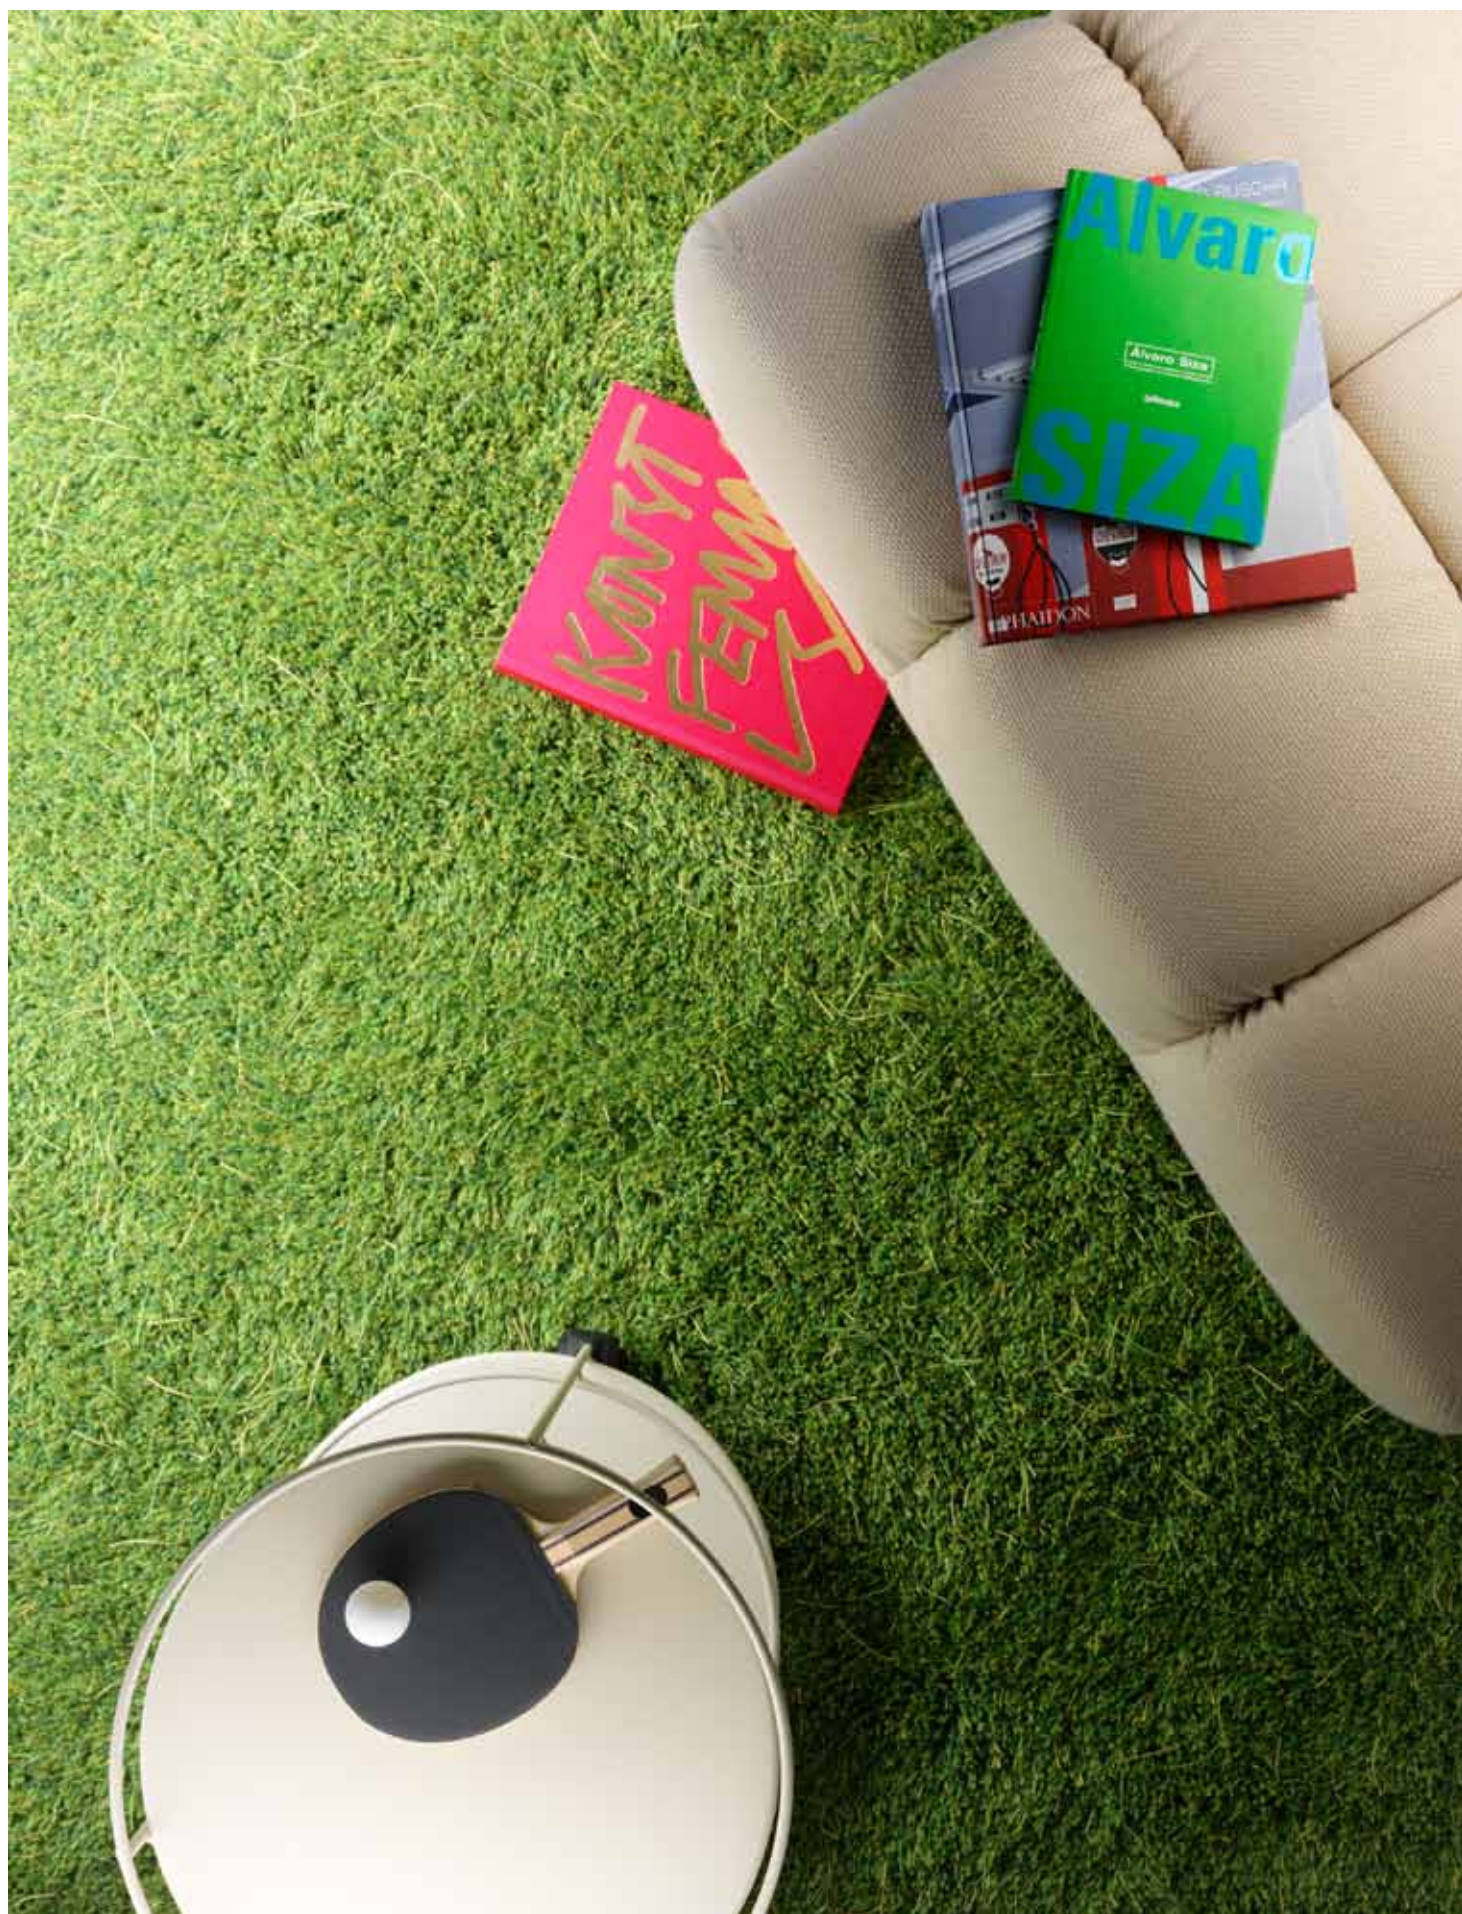

MOSS™

Design GUNILLA LAGERHEM ULLBERG
HAND TUFTED RUG IN *pure wool* AND *linen*

KASTHALL